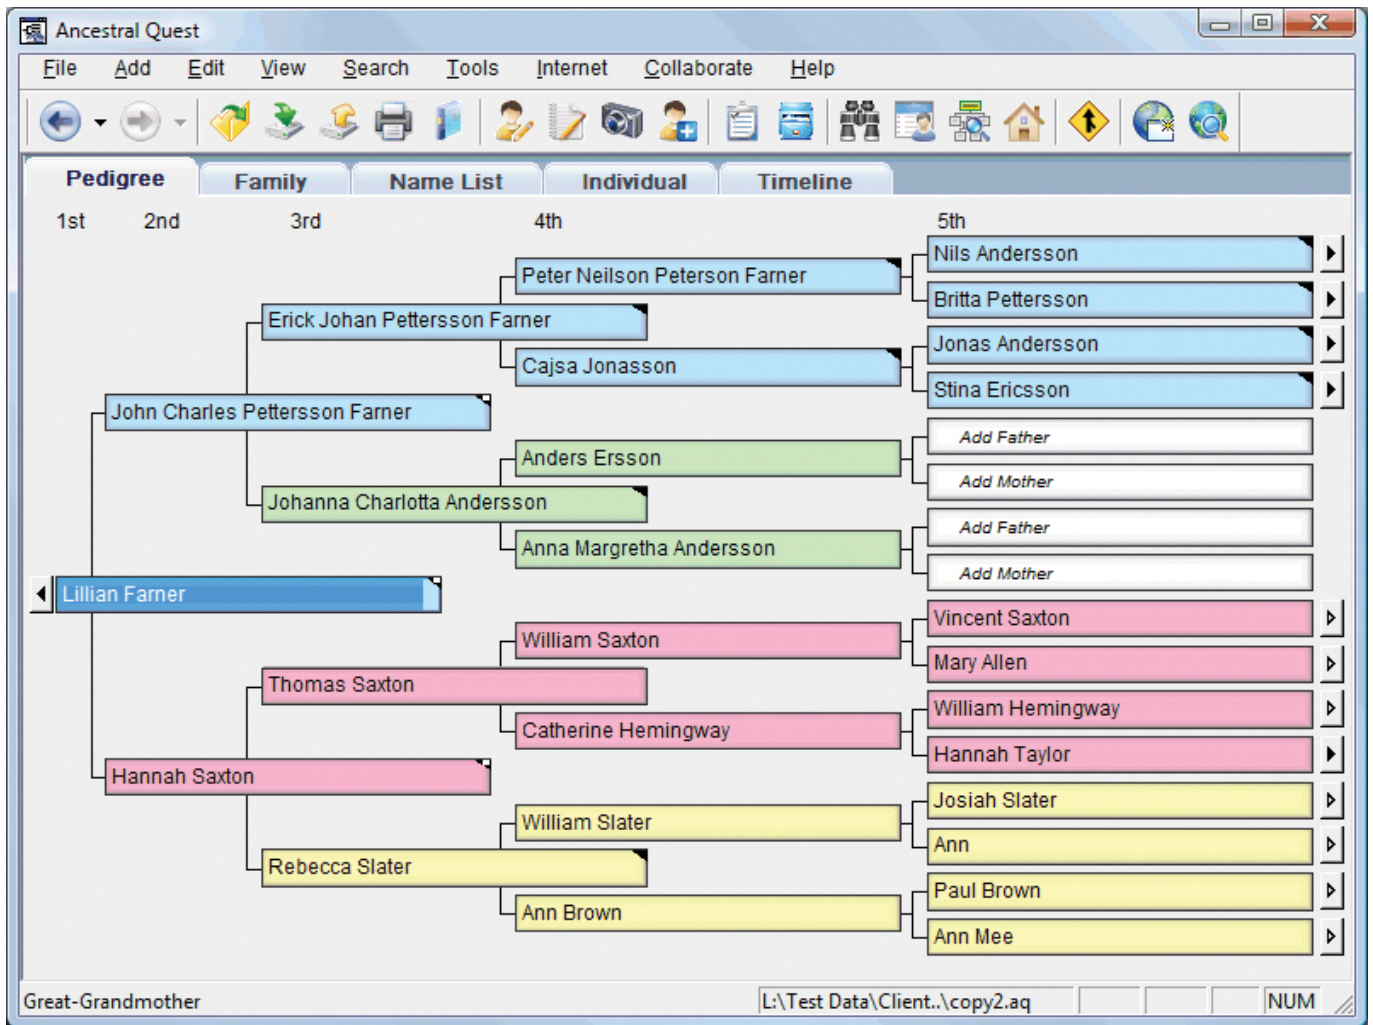

English

Family Tree Heritage - Abelincoln Family

File Add Edit View Search Tools Internet Collaborate FamilySearch Help

Pedigree Family Name List Individual **Family Tree Heritage**

1st 2nd 3rd 4th 5th

Thomas Lincoln 1506 trees 104053
 Abraham Lincoln 1440 trees 16278
 B: 12 Feb 1809 - Larue, Kentucky
 M: 1824 - Kentucky - 2
 D:
 Sp: Mary Todd
 Ch: Robert Todd Lincoln
 William Wallace Lincoln
 Edward Baker Lincoln

Robert Todd Lincoln

Todd Lincoln 10 trees 4717 recs
 Robert Smith Todd 9438 trees 2238 recs
 Eliza Ann Parker 2981 trees 1092 recs
 Add Father
 Add Mother

Jack Abe Lincoln 163 trees 197 recs
 Add Mother
 James Harlan 3858 trees 26627
 Add Father
 Add Mother
 Mary Eunice Harlan 28 trees 6058 recs
 Add Father
 Sarah Peck 15247 30485
 Add Mother

For Help, press F1

C:\users\susa_\labelincoln.aq M: 1 C: 3

Ancestral Quest

File Add Edit View Search Tools Internet Collaborate Help

Pedigree Family Name List Individual Timeline

Options

Erick Johan Pettersson Farner
(16 Mar 1832 - 31 Jul 1893)