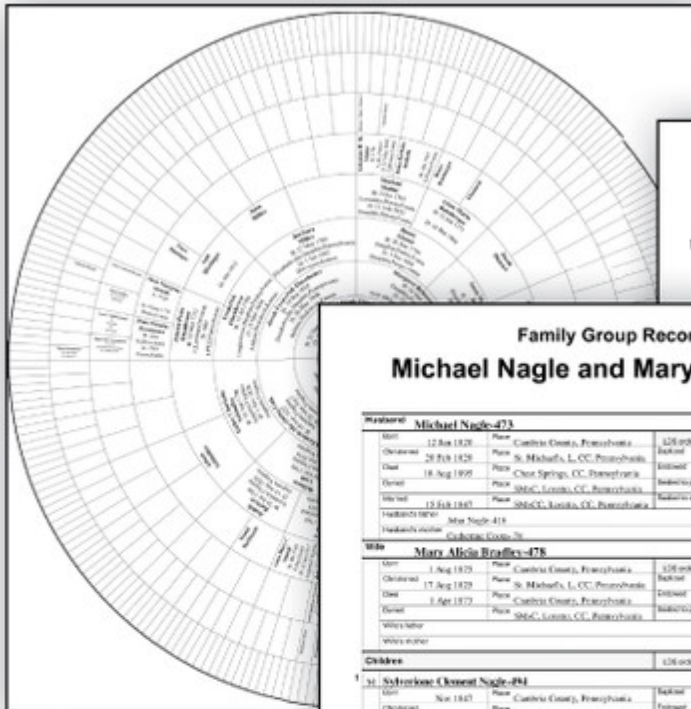

Family Tree Heritage Platinum 9 Crack Activation Code Download

History Record for Michael Nagle

First Generation

1. **John Moran-1** was born on 14 May 1928 in Altoona, PA. He was christened on 24 May 1928 in St Mary's, Altoona, PA.
 Baptized with Marie Moran his mom, with Grandma Catherine in attendance

infants home--Ebensburg
 Home for Boys - Cresson PA there for 10
 on
 stown mention
 mbria County, 6/9/1942 from Boystown
 god
 "Rose Stamps" from Sister Electa for a
 on
 lots of participation - Gets a \$25
 icle back to Altoona.
 "Ricky" - 2 on 22 Aug 1953 in Brooklyn,
 dyn, NY.
 Ave, Across from Grandmas house
 was born on 22 Sep 1956.
 0 Dec 1957,
 was born on 5 Dec 1962.
 21 Aug 1965 in Hayward, Ca.
 11-51 on 4 Jul 1994 in Las Vegas, NV. The marriage

English

Family Tree Heritage - Abelincoln Family

File Add Edit View Search Tools Internet Collaborate FamilySearch Help

Pedigree Family Name List Individual **Family Tree Heritage**

1st 2nd 3rd 4th 5th

Thomas Lincoln 1506 trees 104053
 Abraham Lincoln 1440 trees 16278
 B: 12 Feb 1809 - Larue, Kentucky
 M: 1824 - Kentucky - 2
 D:
 Sp: Mary Todd
 Ch: Robert Todd Lincoln
 William Wallace Lincoln
 Edward Baker Lincoln